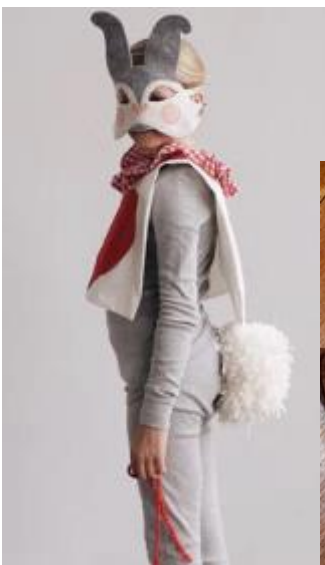

Examples of costumes

Registered Charity Number 1191949