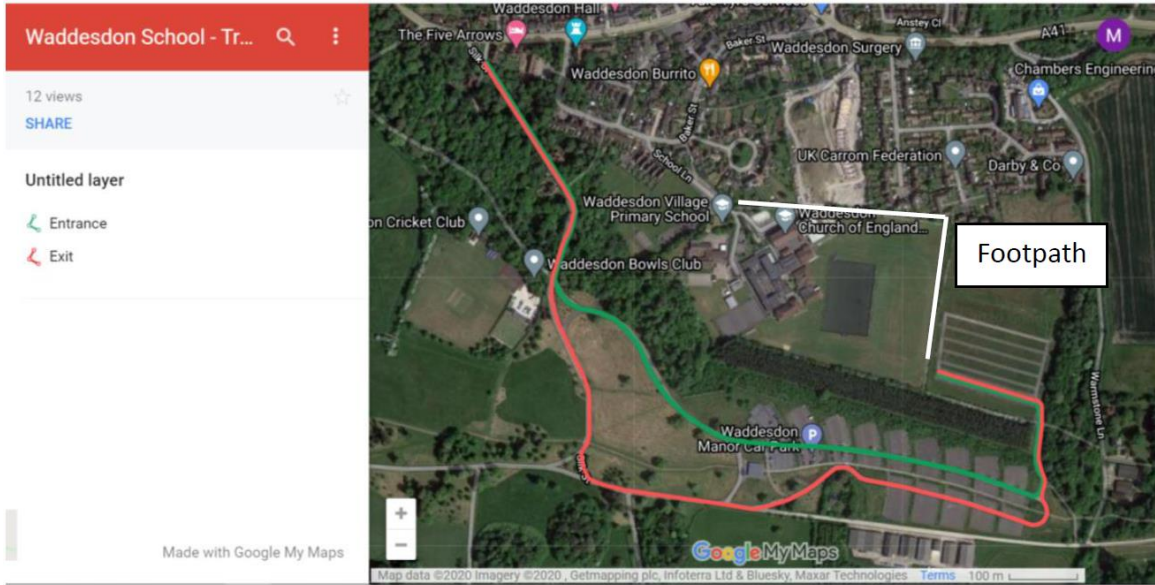

Parking in Waddesdon and inconvenience to local residents and Waddesdon Manor

The pressure on parking leads parents to park in side streets and, at times, illegally. In the past this has resulted in accidents and causes significant distress to local residents. In particular, we field regular complaints or expressions of concern from residents in Goss Avenue, Sharp's Close, Grove Way, Baker Street and Chestnut Close.

Working in partnership with you, traffic officers and Waddesdon Manor, we ask that you opt for one of the following:

- **Leaving your car at home and walking to collect your child if you are within 20 minutes walking distance from the Primary School**

Website: www.waddesdonprimary.com

A Pathway to Excellence

- **Parking your car in the Manor overflow carpark** in the afternoon (indicated on the map below).

From the overflow car park, there is a footpath which runs along the perimeter of the secondary school which is a 10 minute walk away from the front of the two schools.