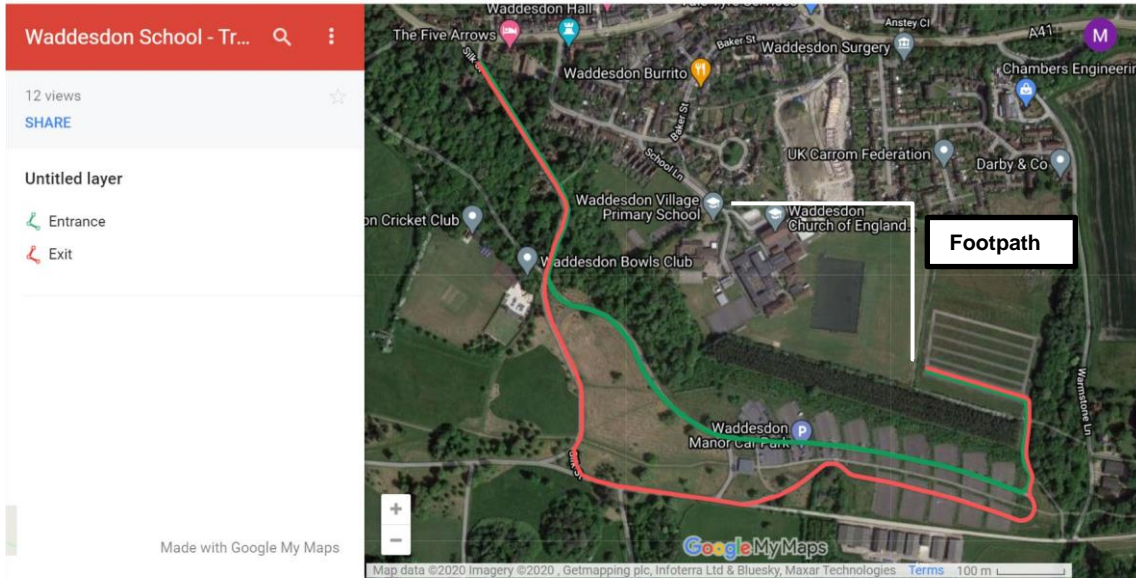

Waddesdon Village Primary School

School Lane, Waddesdon, Aylesbury, Bucks, HP18 0LQ

Headteacher: Laura Forchione BA

Tel: 01296 651237

E-mail: office@waddesdonprimary.com

Website: www.waddesdonprimary.com

A Pathway to Excellence