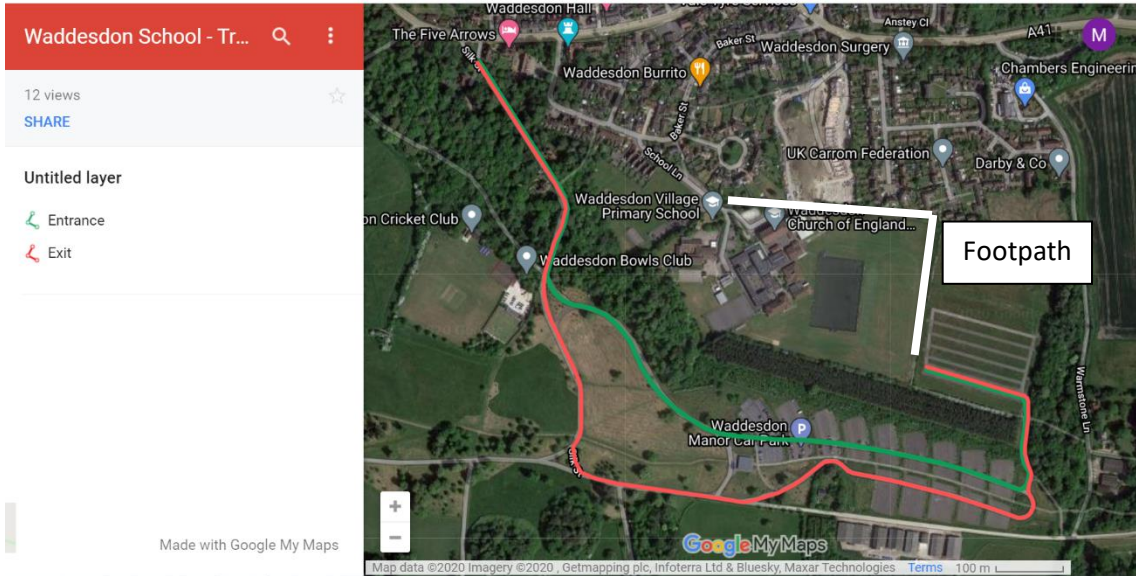

A Pathway to Excellence